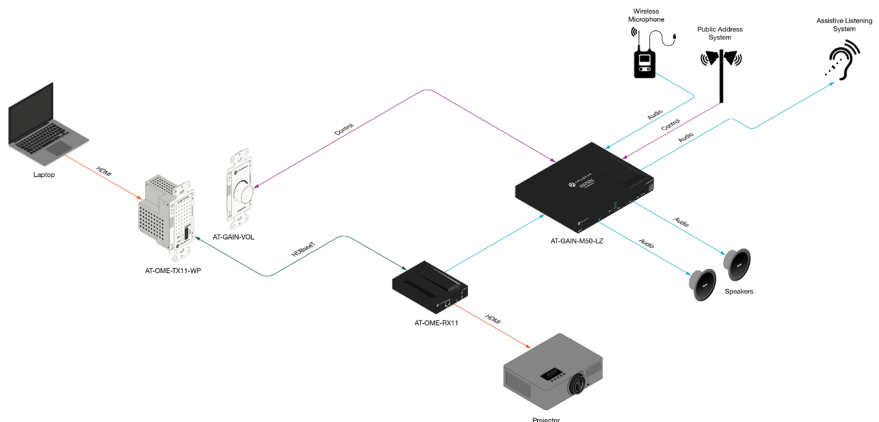

GAIN Volume Control Wallplate AT-GAIN-VOL

The Atlona **AT-GAIN-VOL** is a volume control wallplate for use with the AT-GAIN-M50-LZ mixer amplifier. It provides a convenient, easy-to-use manual interface for controlling audio levels of the amplifier. Volume control range is from no audio (mute) to maximum output level. The GAIN-VOL is housed in a US one-gang enclosure intended for wallplate openings and includes interchangeable black or white trim kits.

1 Volume Knob

Rotate this knob clockwise to increase the output volume. Rotate clockwise to decrease the output volume.

2 Control

This port connects to the top port of the CTRL / RS-232 port on the AT-GAIN-M50-LZ.

Installation

AT-GAIN-M50-LZ

1. Connect the included 3-pin captive screw connector from the Control port to the top port of the **CTRL / RS-232** port on the AT-GAIN-M50-LZ.
2. Install the AT-GAIN-VOL into the electrical box or mud ring.
3. Attach the wallplate.

Wiring Diagram

Faceplate Removal and Assembly

Removal of the faceplate requires that the AT-GAIN-VOL be disassembled from the electrical box or mud ring. A small Phillips-head screwdriver is required to remove the faceplate.