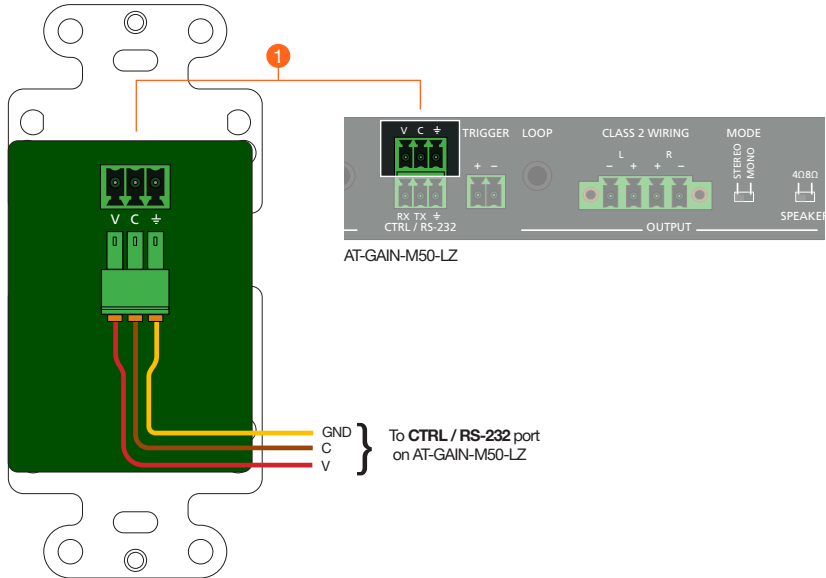

Package Contents

- 1 x AT-GAIN-VOL
- 1 x White faceplate
- 1 x White Decora® wallplate
- 1 x Black faceplate
- 1 x Black Decora® wallplate
- 1 x 3-pin captive screw connector
- 1 x Insert w/ QR code

Panel Descriptions

1 Volume Knob

Rotate this knob clockwise to increase the output volume. Rotate clockwise to decrease the output volume.

2 Control

This port connects to the top port of the CTRL / RS-232 port on the AT-GAIN-M50-LZ.

Installation

AT-GAIN-M50-LZ

1. Connect the included 3-pin captive screw connector from the Control port to the top port of the **CTRL / RS-232** port on the AT-GAIN-M50-LZ.
2. Install the AT-GAIN-VOL into the electrical box or mud ring.
3. Attach the wallplate.

Wiring Diagram

Faceplate Removal and Assembly

Removal of the faceplate requires that the AT-GAIN-VOL be disassembled from the electrical box or mud ring. A small Phillips-head screwdriver is required to remove the faceplate.