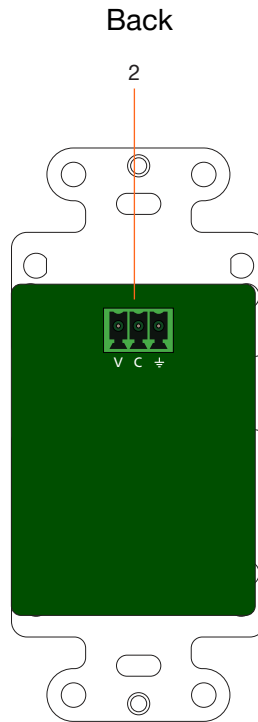

GAIN Volume Control Wallplate AT-GAIN-VOL

The Atlona **AT-GAIN-VOL** is a volume control wallplate for use with the AT-GAIN-M50-LZ mixer amplifier. It provides a convenient, easy-to-use manual interface for controlling audio levels of the amplifier. Volume control range is from no audio (mute) to maximum output level. The GAIN-VOL is housed in a US one-gang enclosure intended for wallplate openings and includes interchangeable black or white trim kits.

Package Contents

- 1 x AT-GAIN-VOL
- 1 x White faceplate
- 1 x White Decora® wallplate
- 1 x Black faceplate
- 1 x Black Decora® wallplate
- 1 x 3-pin captive screw connector
- 1 x Insert w/ QR code

Panel Descriptions

1 Volume Knob

Rotate this knob clockwise to increase the output volume. Rotate clockwise to decrease the output volume.

2 Control

This port connects to the top port of the CTRL / RS-232 port on the AT-GAIN-M50-LZ.

Installation

AT-GAIN-M50-LZ

1. Connect the included 3-pin captive screw connector from the Control port to the top port of the **CTRL / RS-232** port on the AT-GAIN-M50-LZ.
2. Install the AT-GAIN-VOL into the electrical box or mud ring.
3. Attach the wallplate.