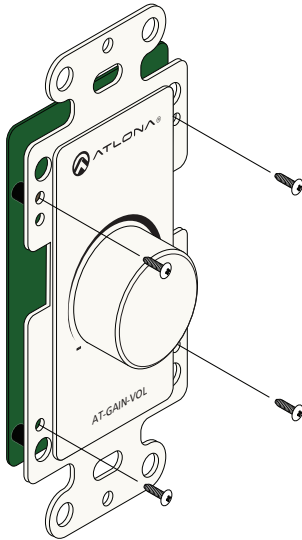

1 Volume Knob

Rotate this knob clockwise to increase the output volume. Rotate clockwise to decrease the output volume.

2 Control

This port connects to the top port of the CTRL / RS-232 port on the AT-GAIN-M50-LZ.

Installation

AT-GAIN-M50-LZ

1. Connect the included 3-pin captive screw connector from the Control port to the top port of the **CTRL / RS-232** port on the AT-GAIN-M50-LZ.
2. Install the AT-GAIN-VOL into the electrical box or mud ring.
3. Attach the wallplate.

Wiring Diagram

Faceplate Removal and Assembly

Removal of the faceplate requires that the AT-GAIN-VOL be disassembled from the electrical box or mud ring. A small Phillips-head screwdriver is required to remove the faceplate.

1. Unscrew the four Phillips-head screws from the sides of the faceplate, as shown:

2. Gently remove the faceplate by pulling it toward you.
3. Attach the new faceplate, then secure it using the four Phillips-head screws. Do not over-tighten or apply high-torque devices to the screws. Doing so may damage the faceplate and/or the screws.
4. Reinstall the AT-GAIN-VOL into the electrical box or mud ring.
5. Reattach the wallplate.