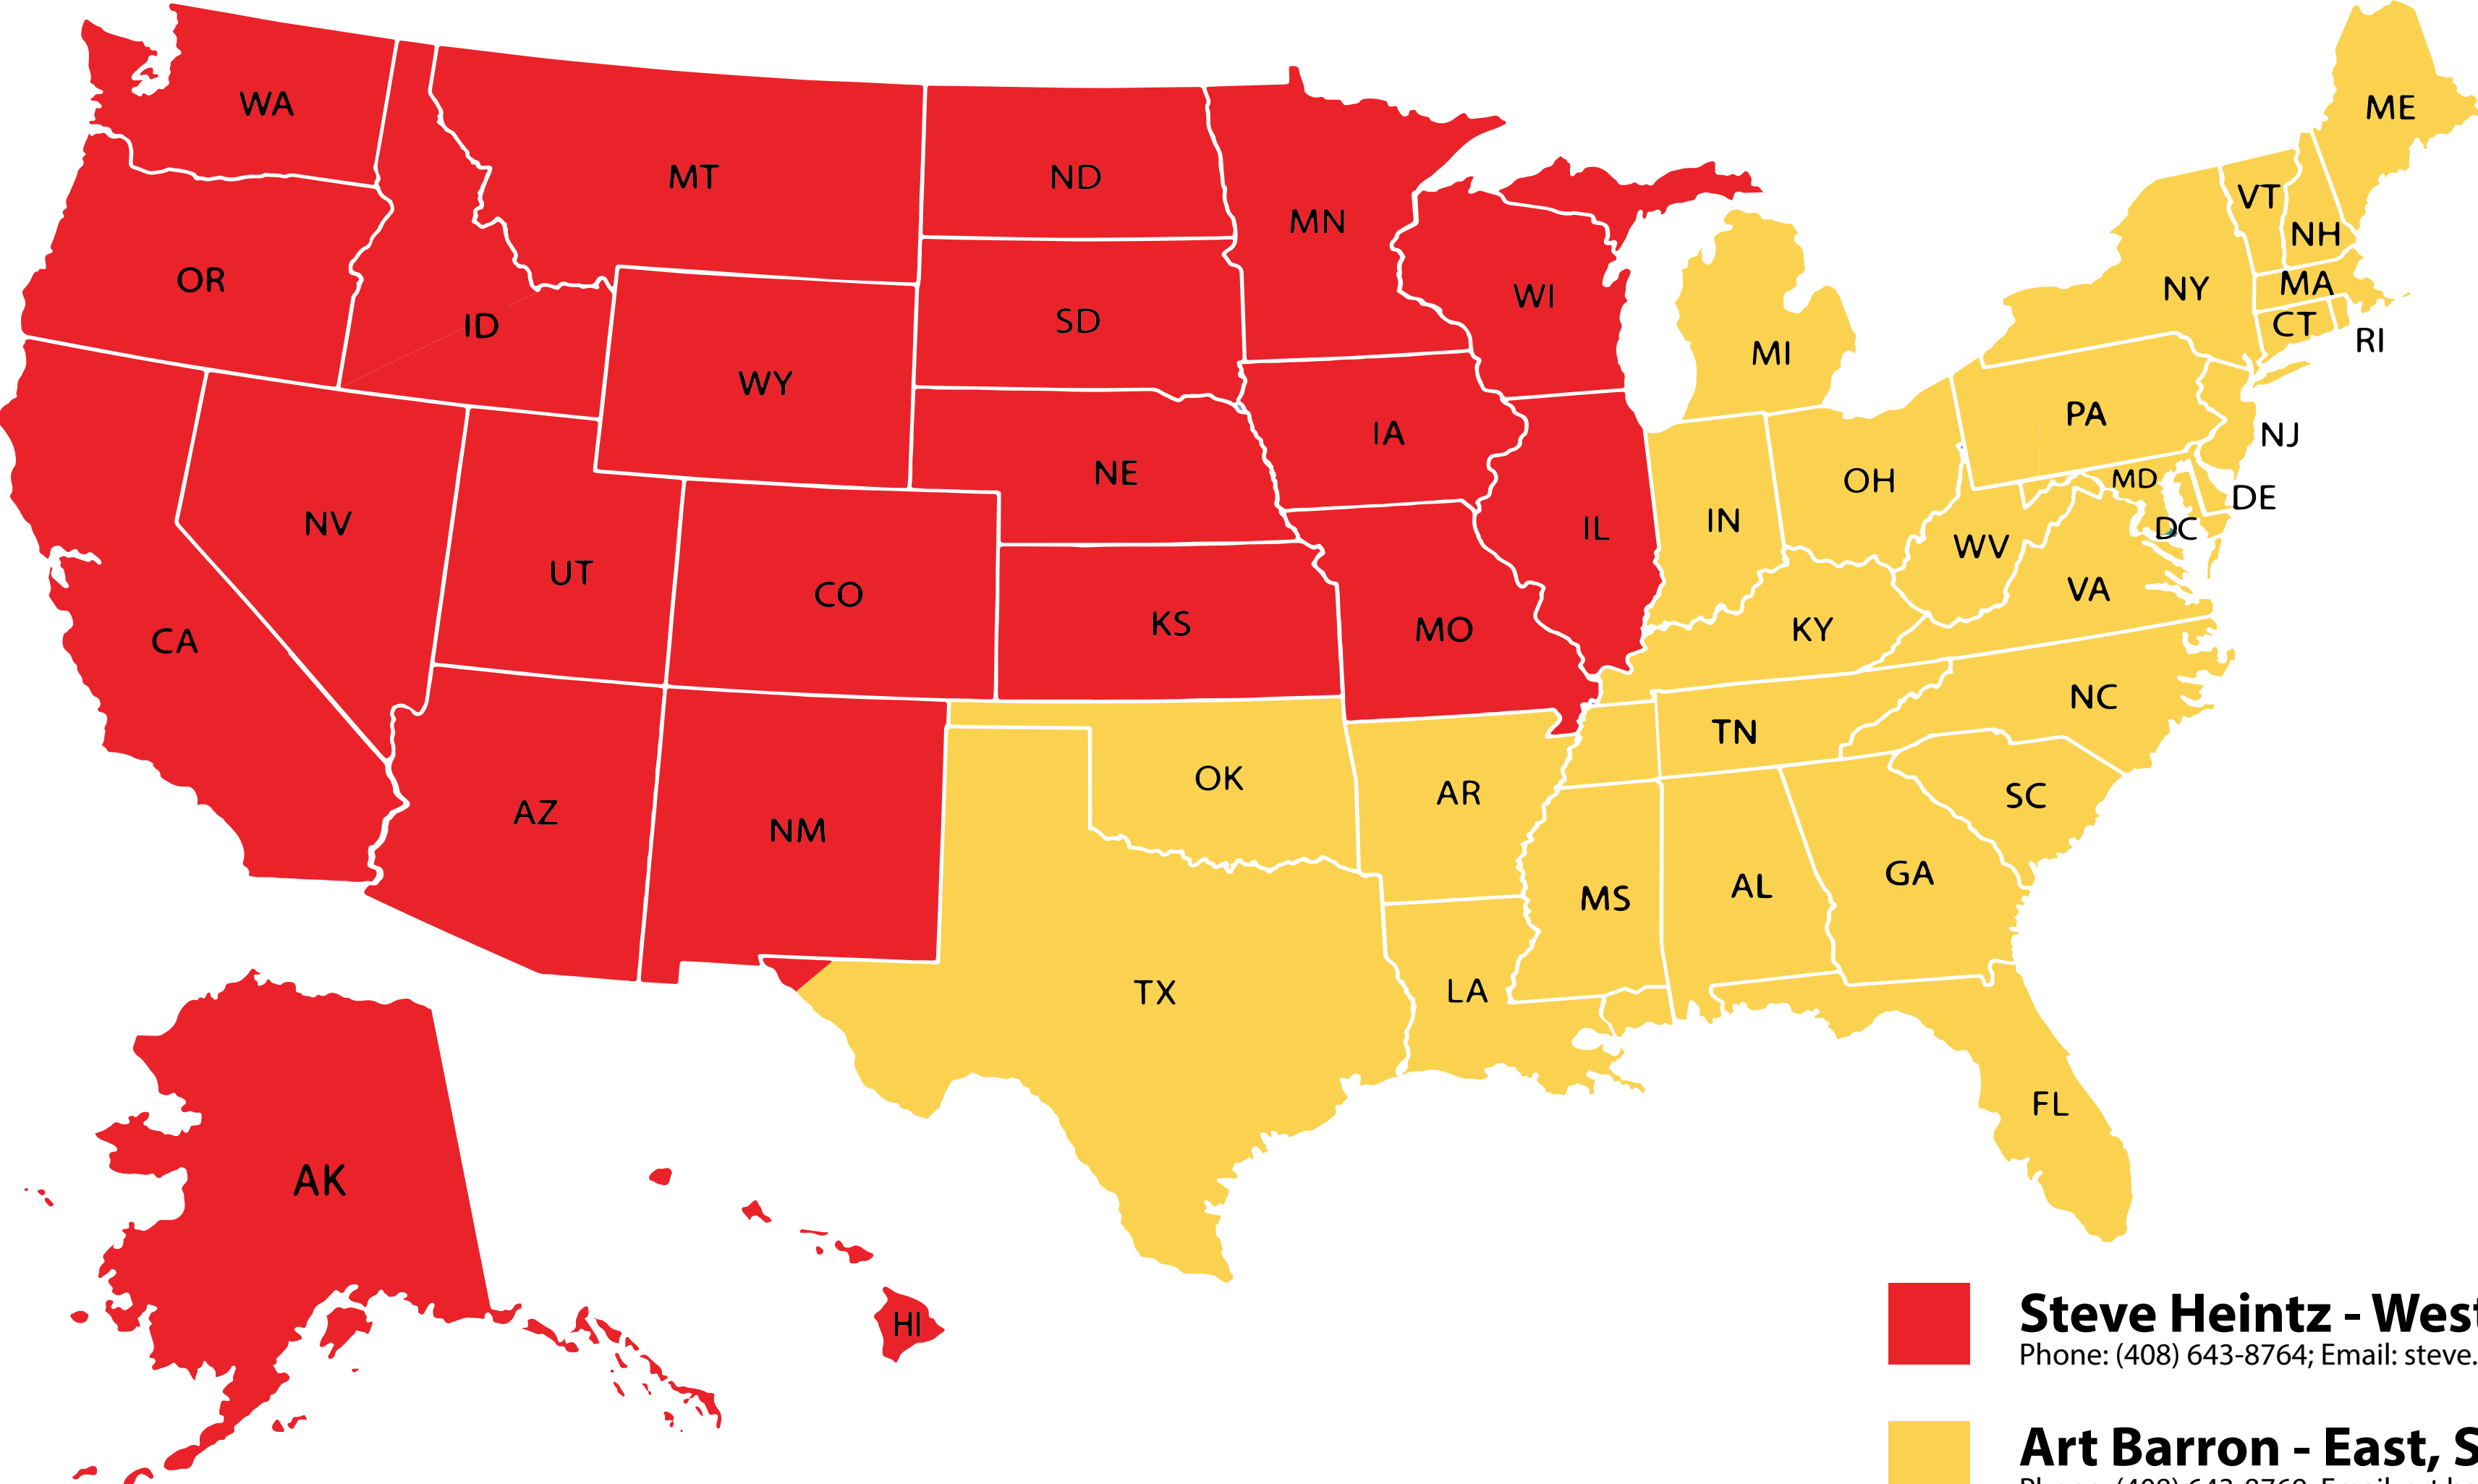

Inside Sales - insidesales@atlona.com

Steve Heintz - West, North Central
Phone: (408) 643-8764; Email: steve.heintz@atlona.com

Art Barron - East, South Central, Great Lakes
Phone: (408) 643-8769; Email: art.barron@atlona.com