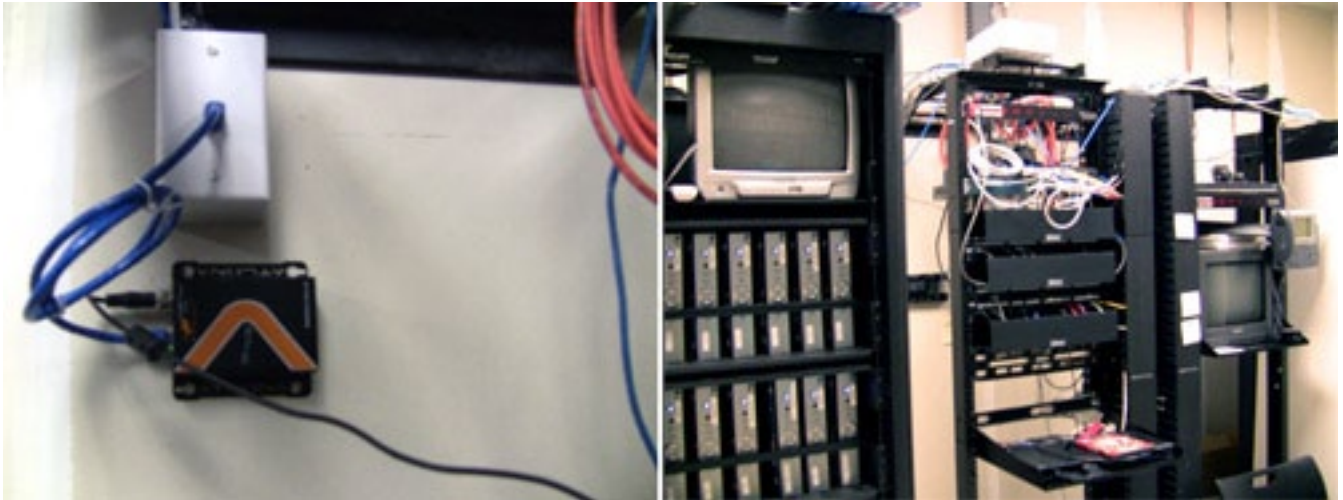

EXTENDING HDMI OVER A SINGLE CAT CABLE!

Simple yet highly effective!

Since 1989, Square One Network Solutions has provided fast professional service with a personal touch to small-medium sized business. Their perfect track record has even landed them their newest client, CLUB ONE FITNESS CLUB.

CLUB ONE FITNESS uses HDMI signal to distribute video and audio content to all their displays for their customers. If they are doing cardio or even lifting weights, CLUB ONE FITNESS offers the ultimate AV experience while their customers workout.

Extending HDMI signal can be difficult, but with the knowledge and expertise of Square One Network Solutions the task was perfected and showed great results!
ATLONA'S AT-HD-V40SRS was used to extend the HDMI signal over a SINGLE CAT 5/6/7 Cable! With full 1080P and audio transmission, this was the solution to piece together this extravagant set up in CLUB ONE FITNESS FACILITY.

The Atлона AT-HD-V40SRS is a perfect solution for those who need to extend HDMI signal for a long distance over a single low cost cat5 or cat6 cable. The Atлона HDMI Extenders can handle HDMI 1.3 standard and high resolutions up to 1080p at up to 110ft and 1080i up to 200ft.
<http://www.atlona.com/Atlona-HDMI-1.3-Extender-with-3D-Support-over-Single-Cat5-6-up-to-200ft-SENDER-RECEIVER-INCLUDED.html>