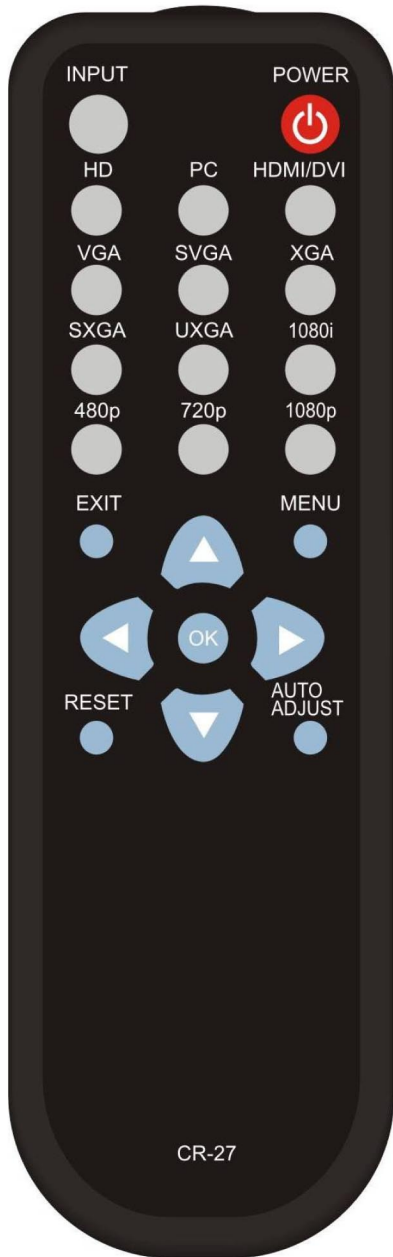

CR-27 SPECIFICATION

CUSTOMER MODEL NO. / TITLE REMOTE CONTROL	SPECIFICATION NO. CR-27 RC	PAGE: 5 OF 5 DATE: August 7, 2006
--	-------------------------------	--------------------------------------

Custom code : 807F

86H		82H
88H	89H	8AH
8CH	8DH	8EH
90H	91H	92H
85H	95H	C6H
C2H	9AH	99H
9CH	9DH	98H
D8H	9EH	84H

PART NAME: KEYCODE	PART NO.: CR-27
---------------------------	------------------------